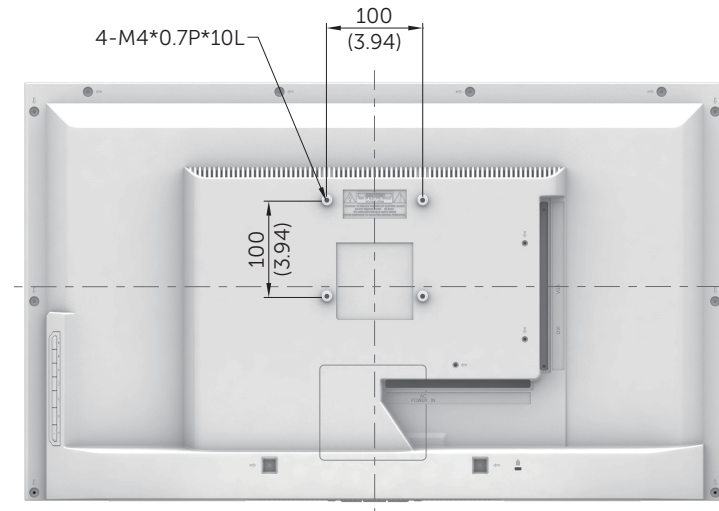

# D3216H Outline Dimensions

Nominal Dimensions  
Unit:mm(inch)

Back view of Monitor without stand